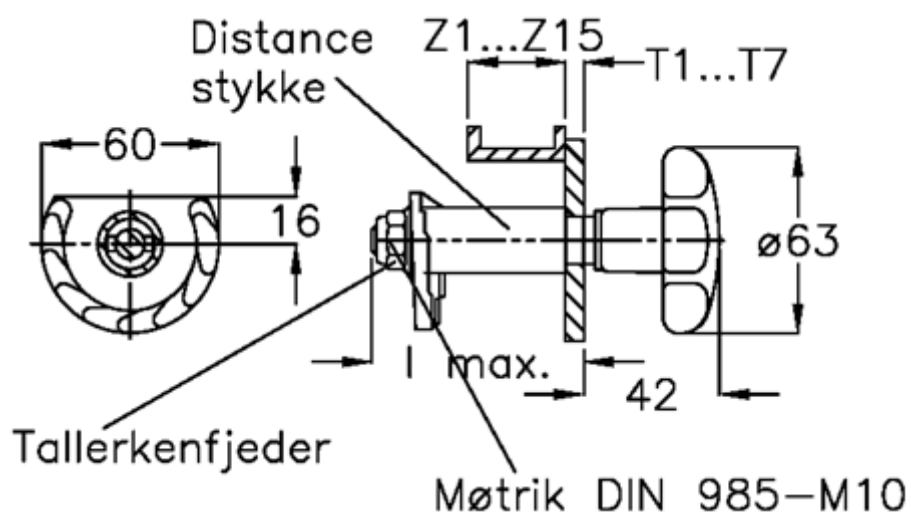

Article number: 20894311

Description: E+G Door lock  
GN 117-SG-T3-Z11

## Measures

Cam thickness = 30-39